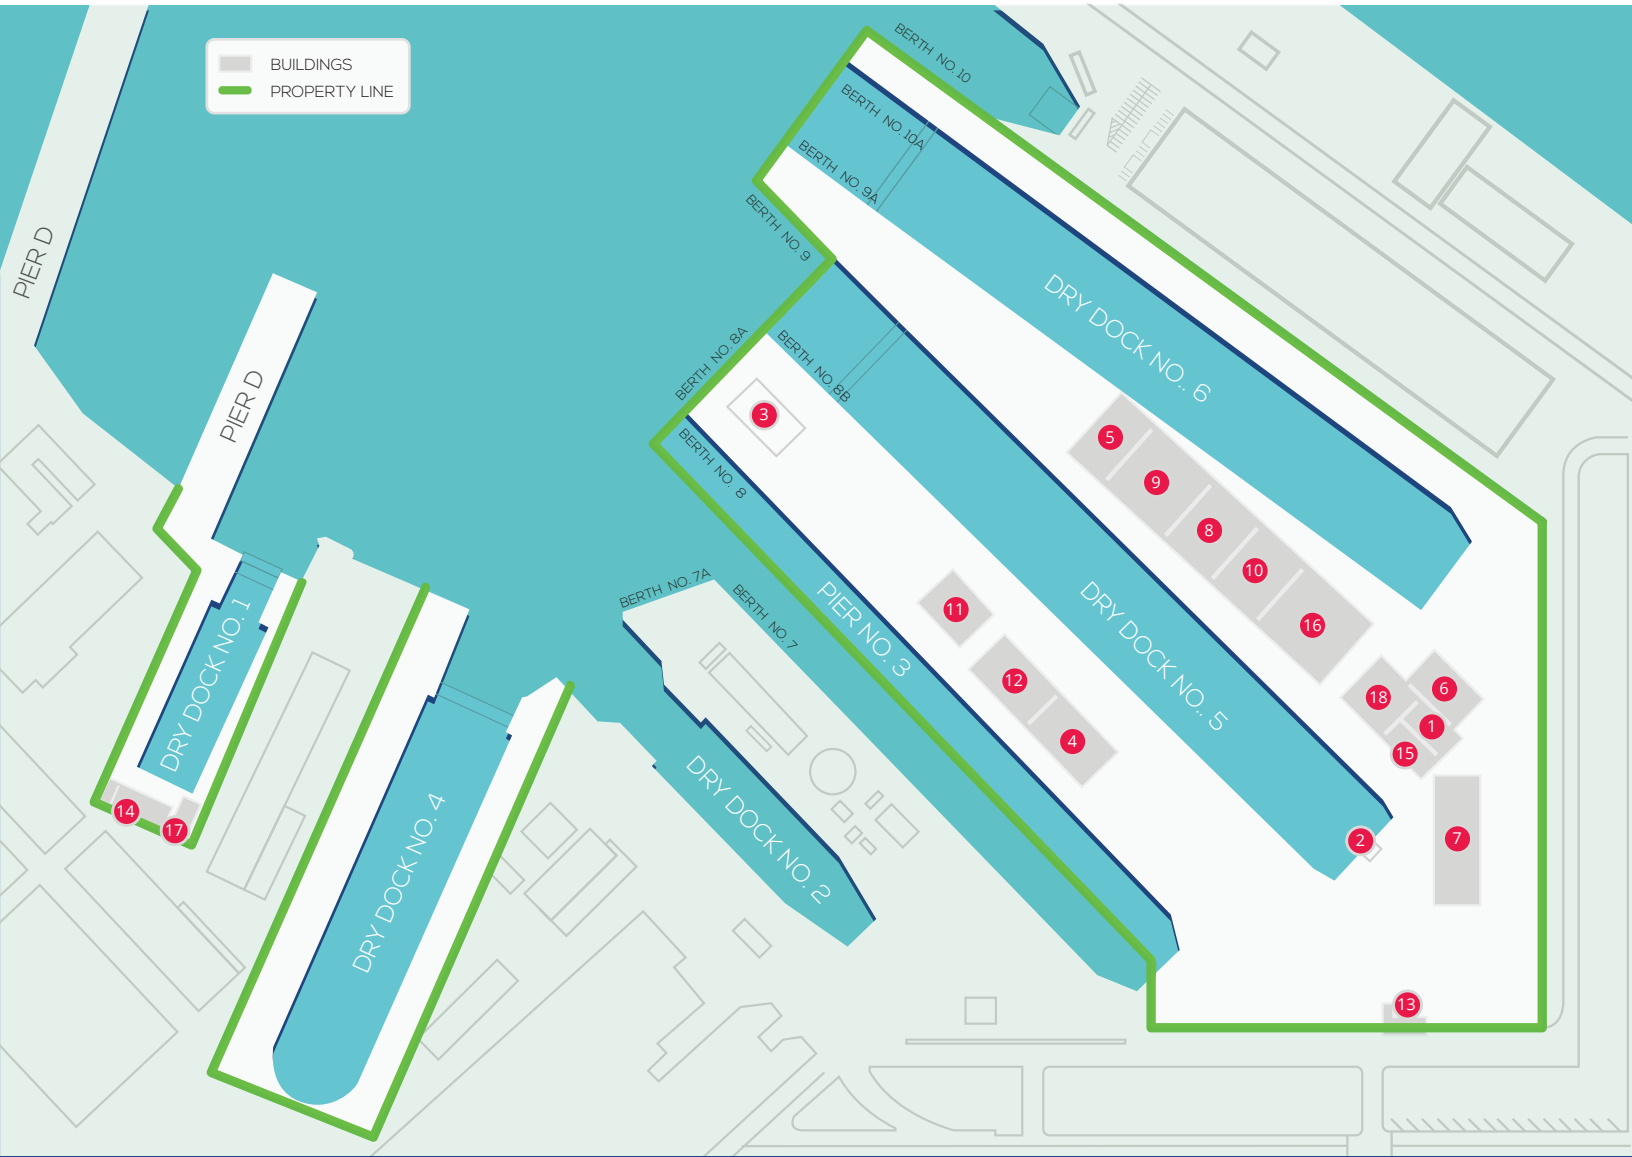

1

YARD MAP

1 ABS / Port Engineer Office	6 GMD Main Office	11 Plate Roller Room	16 Tool Room
2 Air Compressor	7 Machine Shop	12 Plate Shop	17 Office Space
3 Blast Area	8 Machine Shop	13 Security	18 Office Space
4 Storage	9 Maintenance Shop	14 Storage Containers	
5 Electrical Shop	10 Piping Shop	15 Supervisors Office